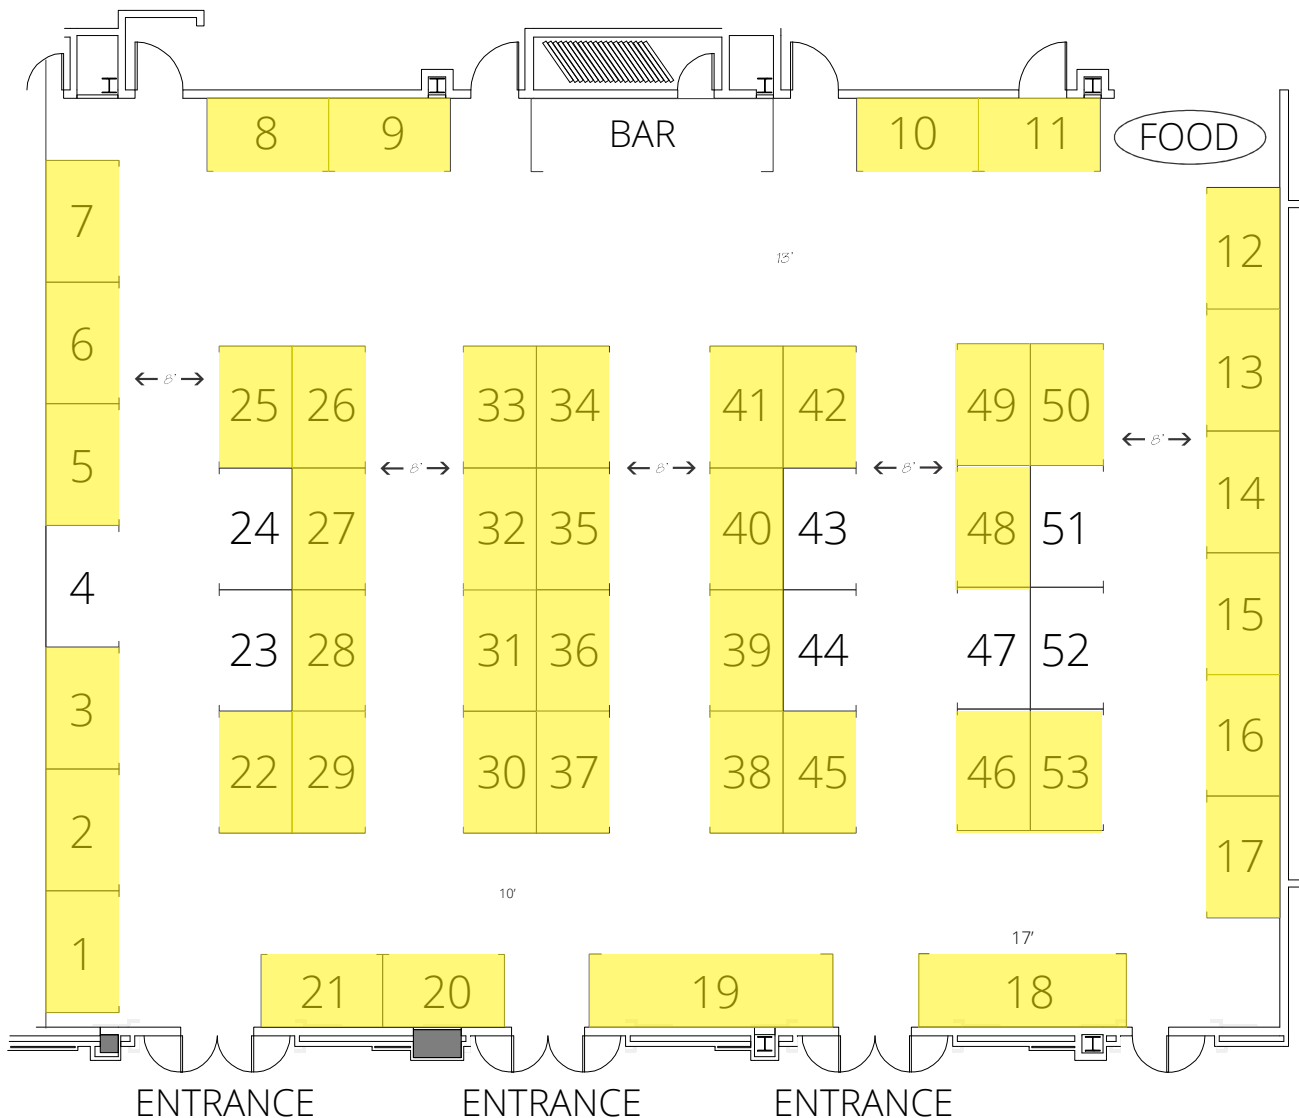

Top choice:		Second choice:		Third choice:	
-------------	--	----------------	--	---------------	--

Booths taken

JW MARRIOTT
parq VANCOUVER

54 EXHIBIT BOOTHS
EACH 10' X 6'
1 EXHIBIT BOOTH
17' X 6'

SHOW
IN
Motion
PROFESSIONAL SHOW SERVICES
(604) 599-1440